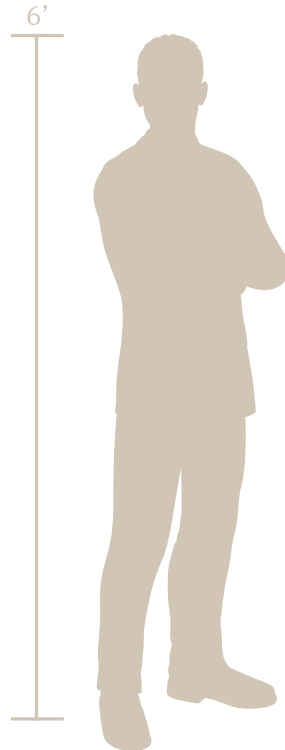

Continental Flower[®] (CFR)

Inspired by the many patterns in quilts throughout American history, this pattern modernizes the idea into many architectural applications. As a repeated module, the pattern is easily cropped to be used for safety railings and brought in an element of the architecture, itself.

Shade Score	7/10
Privacy Score	5/10
Biomimicry Score	2/10
Structural Strength Score	9/10
Small Hole Size Score	8/10
MESH Score	7/10
Openness	21% Open

ADDITIONAL INFORMATION

- Guardrail Compliant (4" sphere)