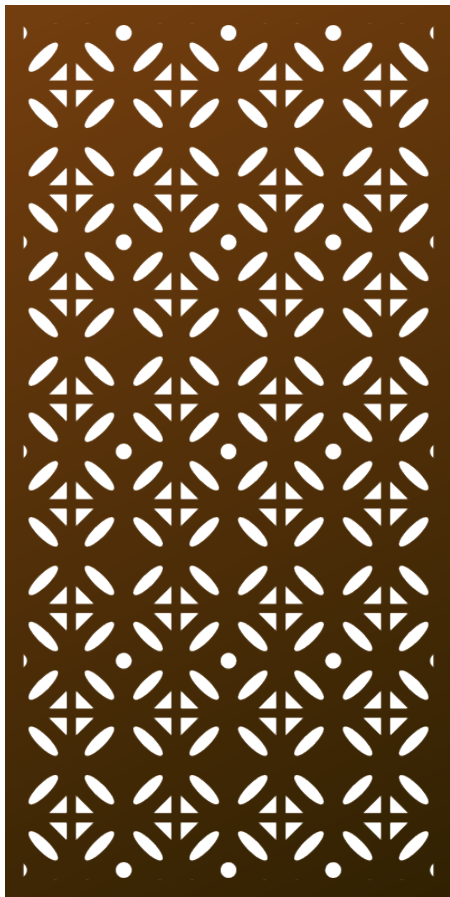

Continental Flower[®] (CFR)

Inspired by the many patterns in quilts throughout American history, this pattern modernizes the idea into many architectural applications. As a repeated module, the pattern is easily cropped to be used for safety railings and brought in an element of the architecture, itself.

Shade Score	7/10
Privacy Score	5/10
Biomimicry Score	2/10
Structural Strength Score	9/10
Small Hole Size Score	8/10
MESH Score	7/10
Openness	21% Open

ADDITIONAL INFORMATION

- Guardrail Compliant (4" sphere)