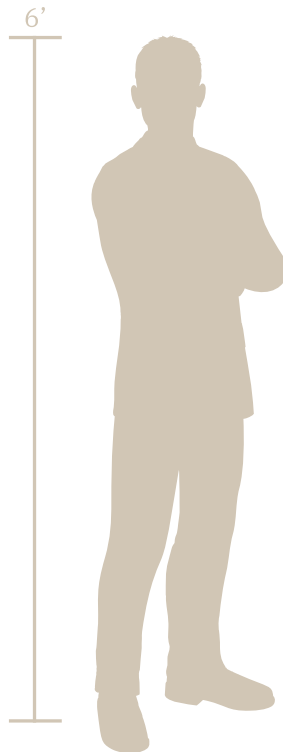

Metamorph[©] (MET) ARTIST SERIES PATTERN

Inspired by the Islamic star, this focal point features intricate geometry and endless symmetry. This tapestry reflects a delicate dance of shapes woven together in a mesmerizing, infinite loop. The boundless nature of creation and cosmic harmony attracts the heart.

Shade Score	5/10
Privacy Score	6/10
Biomimicry Score	3/10
Structural Strength Score	7/10
Small Hole Size Score	8/10
MESH Score	7/10
Openness	60% Open

ADDITIONAL INFORMATION

- Guardrail Compliant (4" sphere)