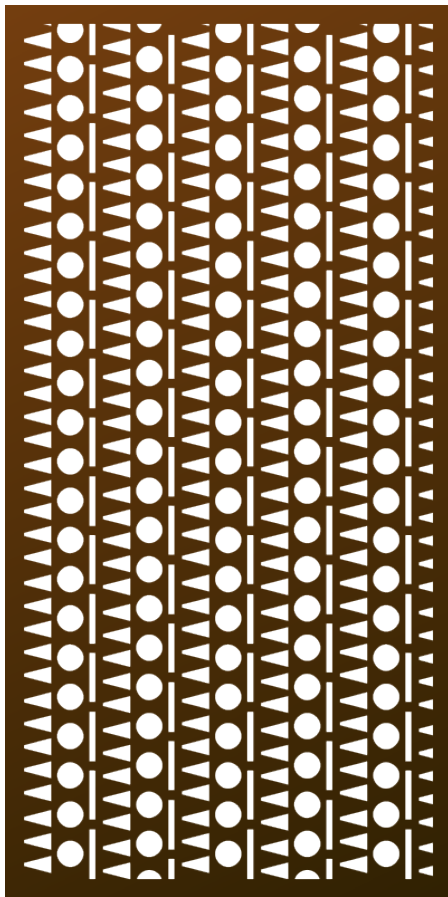

Sun-Moon-Kiva Steps[®] (SMK) ARTIST SERIES PATTERN

The essence of a cosmic dance luminates a sense of unity between the heavens and the earth, blending celestial beauty with architectural precision. Each element flows seamlessly, reflecting the balance and harmony found in nature and ancient traditions, creating a timeless connection to the earth and sky.

Shade Score	4/10
Privacy Score	4/10
Biomimicry Score	1/10
Structural Strength Score	7/10
Small Hole Size Score	7/10
MESH Score	7/10
Openness	33% Open

ADDITIONAL INFORMATION

- Guardrail Compliant (4" sphere)